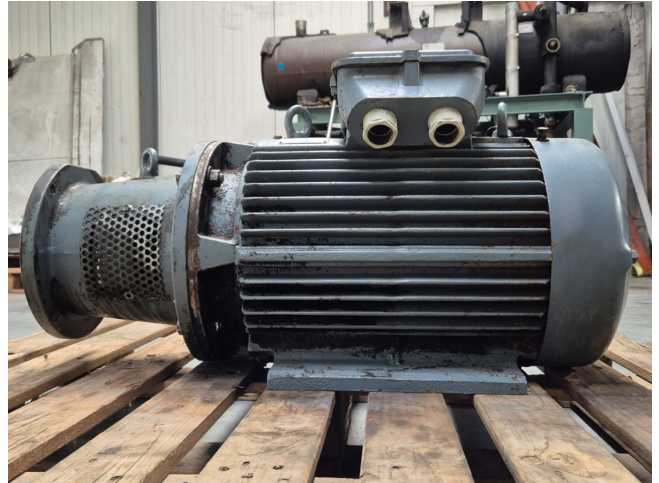

Rotor XKF180L04

Specifications

Марка	Rotor
тип	XKF180L04
kW	22
RPM	1460
Size & Weight	850x370x460 mm (LxWxH) & 210 kg
50 Hz / 60 Hz	50 Hz
Stock	1

Description

Used Rotor XKF180L04

Used Rotor XKF180L04 electric motor with the following specifications: 50 Hz - 22 kW - 1460 RPM.